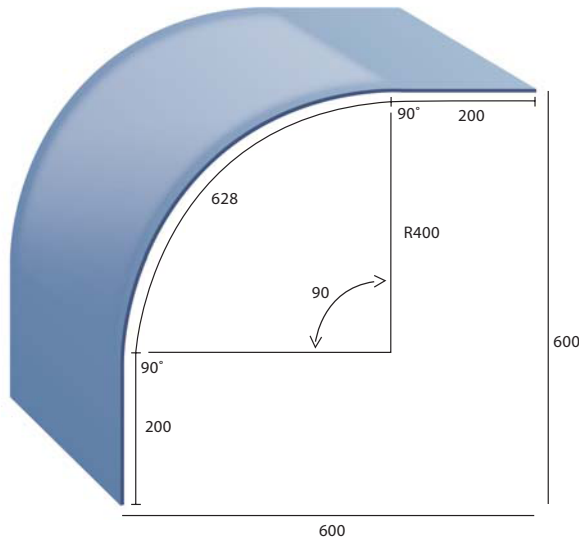

bent+curvedglass

PROFILE AD1

GLASS DISPLAY PROFILES

- Available in 6mm clear float glass
- Blanks manufactured to 2400mm lengths
- Blanks can be cut to length, depth & height as specified
- All edges arrised
- Mitre cuts available
- End panels made to suit
- Also available in double glazed
- All measurements are to the outside of glass