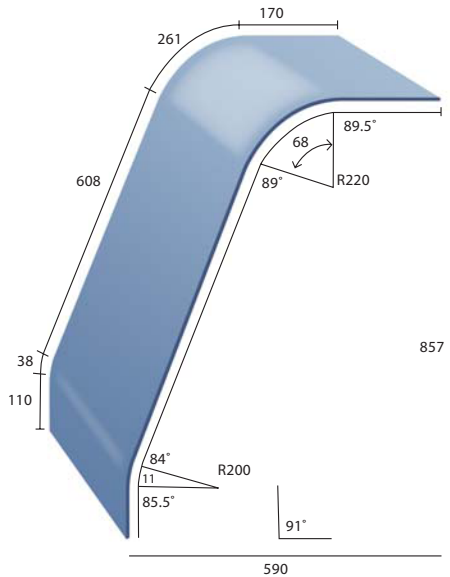

bent+curvedglass

PROFILE F

GLASS DISPLAY PROFILES

- Available in 6mm clear float glass
- Blanks manufactured to 2400mm lengths
- Blanks can be cut to length, depth & height as specified
- All edges arised
- Mitre cuts available
- End panels made to suit
- Also available in double glazed
- All measurements are to the outside of glass