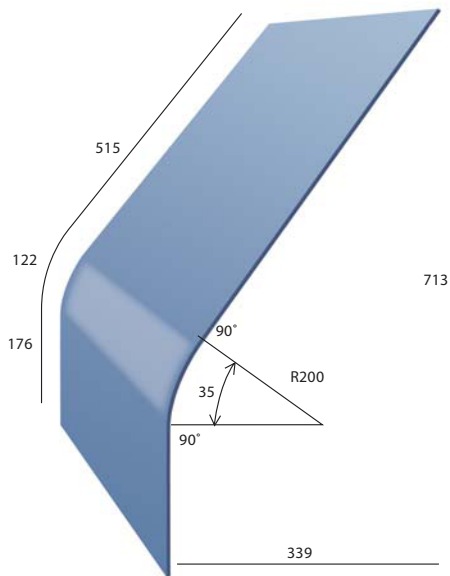

bent+curvedglass

PROFILE AC

GLASS DISPLAY PROFILES

- Available in 6mm clear float glass
- Blanks manufactured to 1800mm lengths
- Blanks can be cut to length, depth & height as specified
- All edges arised
- Mitre cuts available
- End panels made to suit
- Also available in double glazed
- All measurements are to the outside of glass