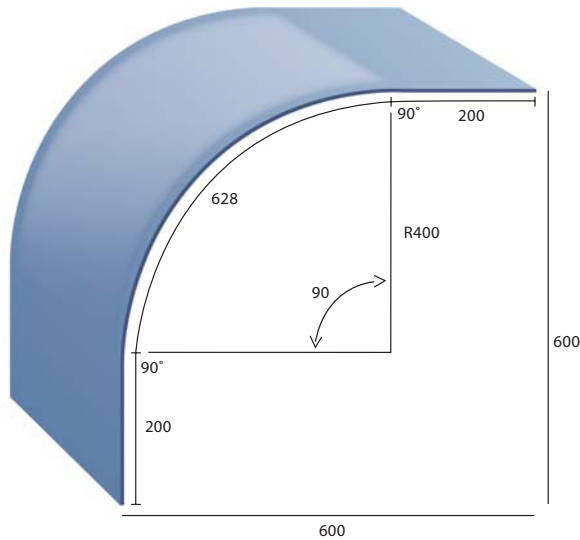

# bent+curvedglass

PROFILE AD1

## GLASS DISPLAY PROFILES

- Available in 6mm clear float glass
- Blanks manufactured to 2400mm lengths
- Blanks can be cut to length, depth & height as specified
- All edges arrised
- Mitre cuts available
- End panels made to suit
- Also available in double glazed
- All measurements are to the outside of glass