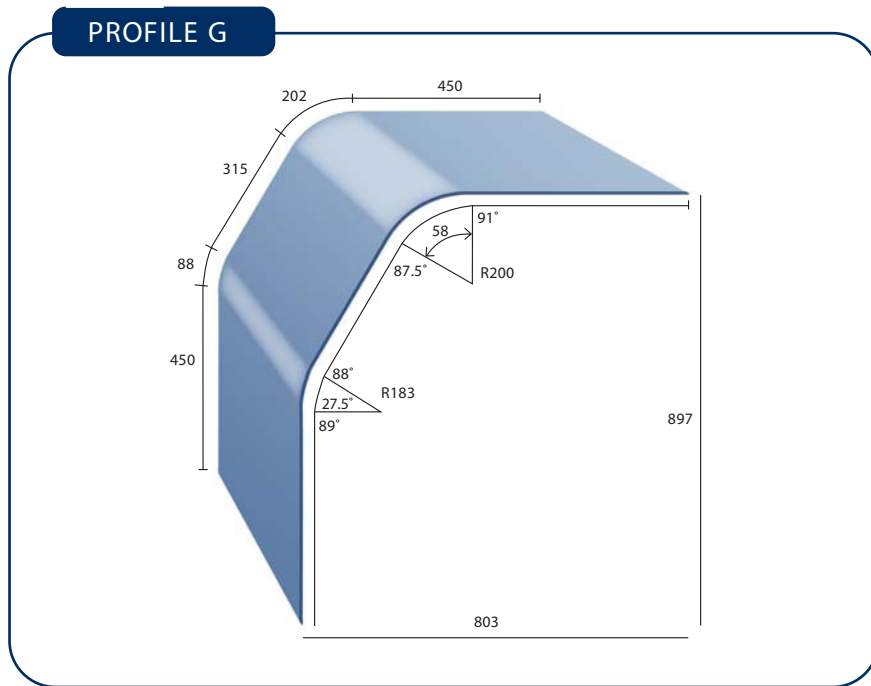

bent+curvedglass

GLASS DISPLAY PROFILES

- Available in 6mm clear float glass
- Blanks manufactured to 1800mm or 2400mm lengths
- Blanks can be cut to length, depth & height as specified
- All edges arised
- Mitre cuts available
- End panels made to suit
- Also available in double glazed
- All measurements are to the outside of glass